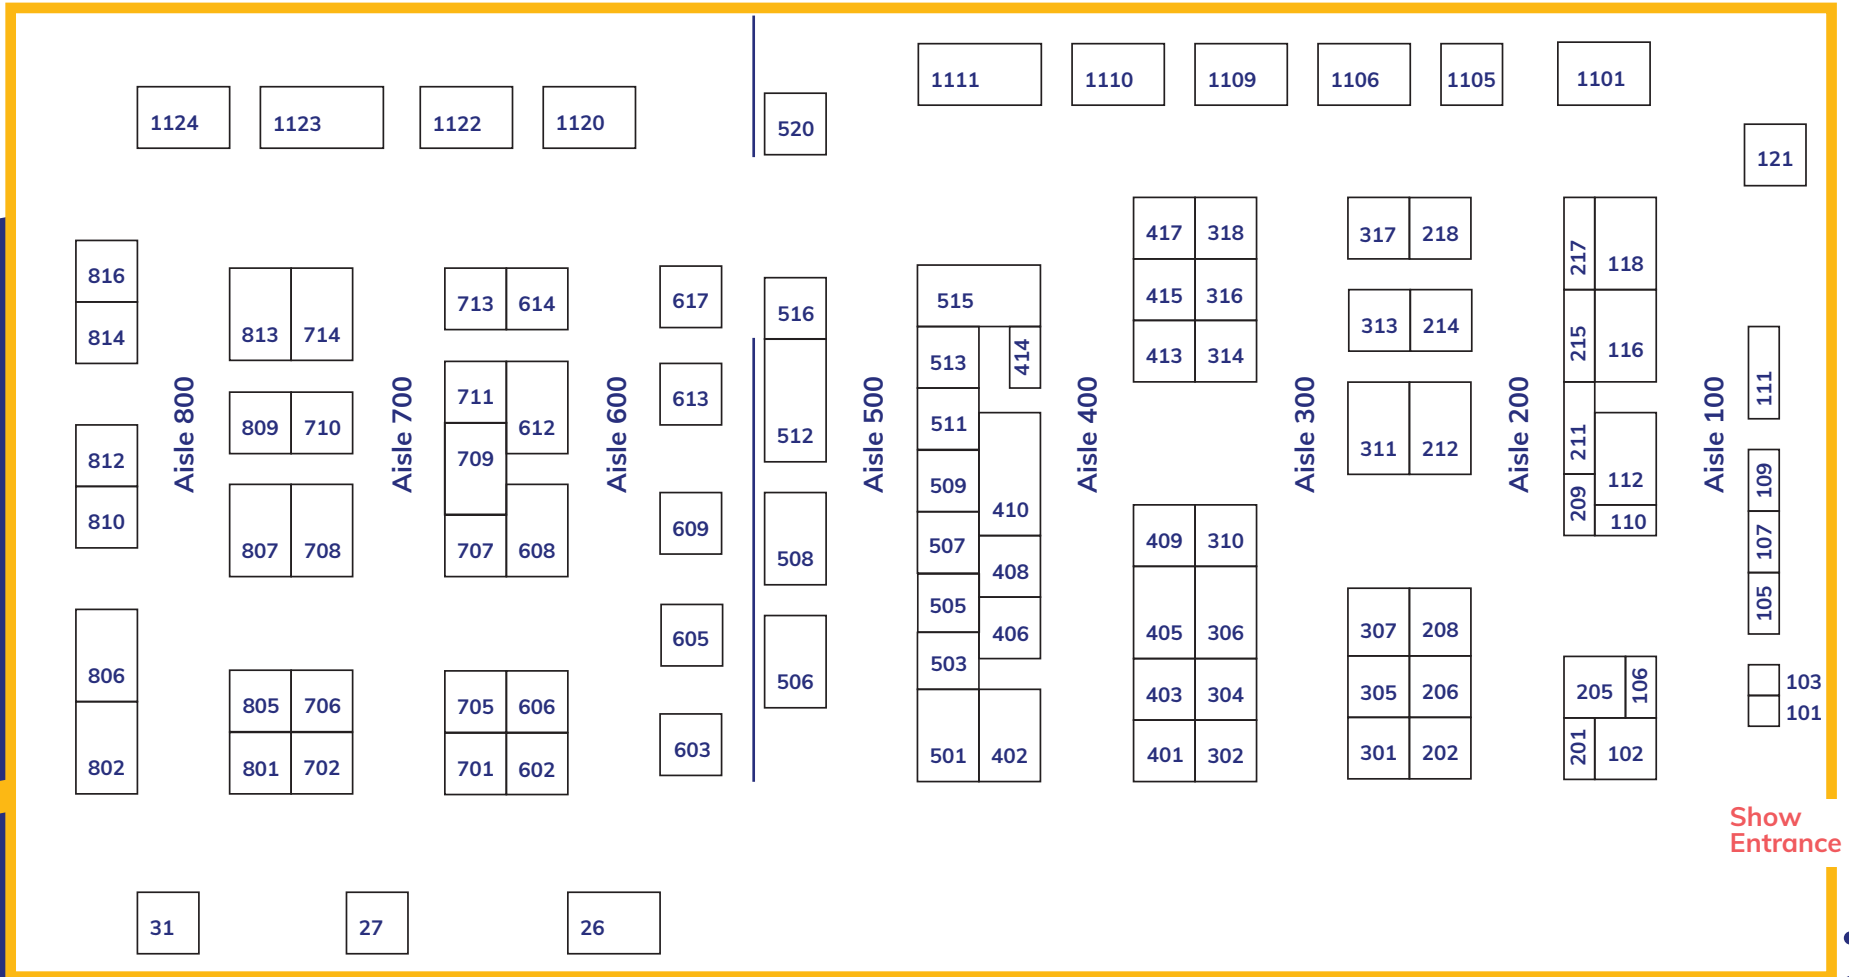

Signatures

Our Best to You

October 22 - 24 | Westerner Park | Parkland & Prairie Pavilions | Red Deer