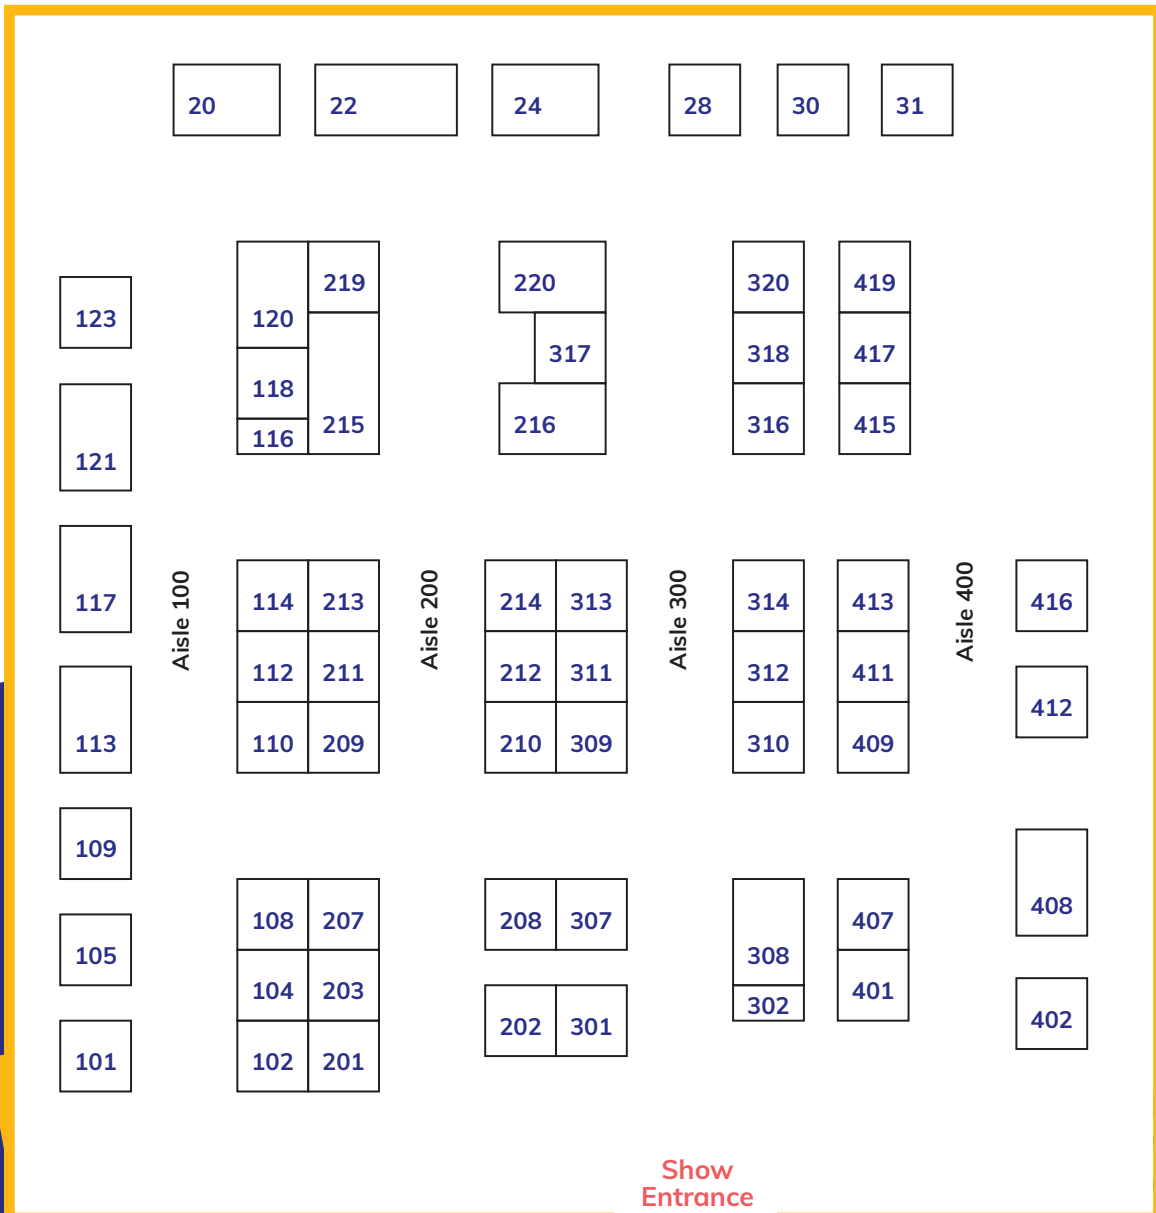

Signatures

Fall Into Christmas

October 29 - 31 | Exhibition Park | North Pavilion | Lethbridge

**Booth
Number | Artisan**

105 AEPaulson Woodwork
209 Alie & Elsie Jewelry
120 Alumination Canada
409 Andrea Kelly Designs
117 Anne B. Accessories
412 Apple Island Naturals
212 Ashabi Wears
112 Bears & Dreams
314 Beary Berry Honey
316 Black Diamond Distillery
416 Blissbeads
402 Bold Candle Therapy
401 Brigitte Campeau
207 Chronic Pain Relief
408 Country Expressions
411 Dan Bi Fine Paper-Cutting Art
320 Davenport's Tasty Sensations
101 Dryland Custom Fabrication
109 Earth8Bound
318 El Gringo Foods
121 Erna's Original Heating Pads
302 Fabulously Fashionable
312 Fearless hART
413 Field Stone Fruit Wines
215 Gourd Creations
030 Homelands Gourmet
110 Jae Rae Creative
311 Jami
022 Jamm-eez Sleepwear
202 Jen Grégoire Photography
201 Karen Bishop Artist

**Booth
Number | Artisan**

210 Kari Lehr Art
208 Kindred Coast
301 Lago
211 Landles Books
307 Laughing Sparrow
102 Mackenzie Jones Designs
123 Mad Fish Glass
417 Medicine Hat Meat Traders
213 Olivewood Glory
219 Opalescence
216 Pearson's Berry Farm
116 Prairie Witch Creations Soap Co.
113 ReDesigned
114 Sapphire Fresh Jewellery
020 Scatterbrain Creations
104 Sewing 4 You
214 Silver Soul Creations
313 Spirit Hills Winery
024 St Peter's Bay Craft & Gift
108 Susan Savill Designs
317 Thai Manna
031 The Fort Distillery
118 The Frosty Pumpkin
203 The Hat Emporium
028 The Lemon Square
220 The Spice Cabinet Traditions
407 The Wool Mine
308 Verne's Woodcraft
415 Voisin's Maple Products
419 West of the 5th Distillery